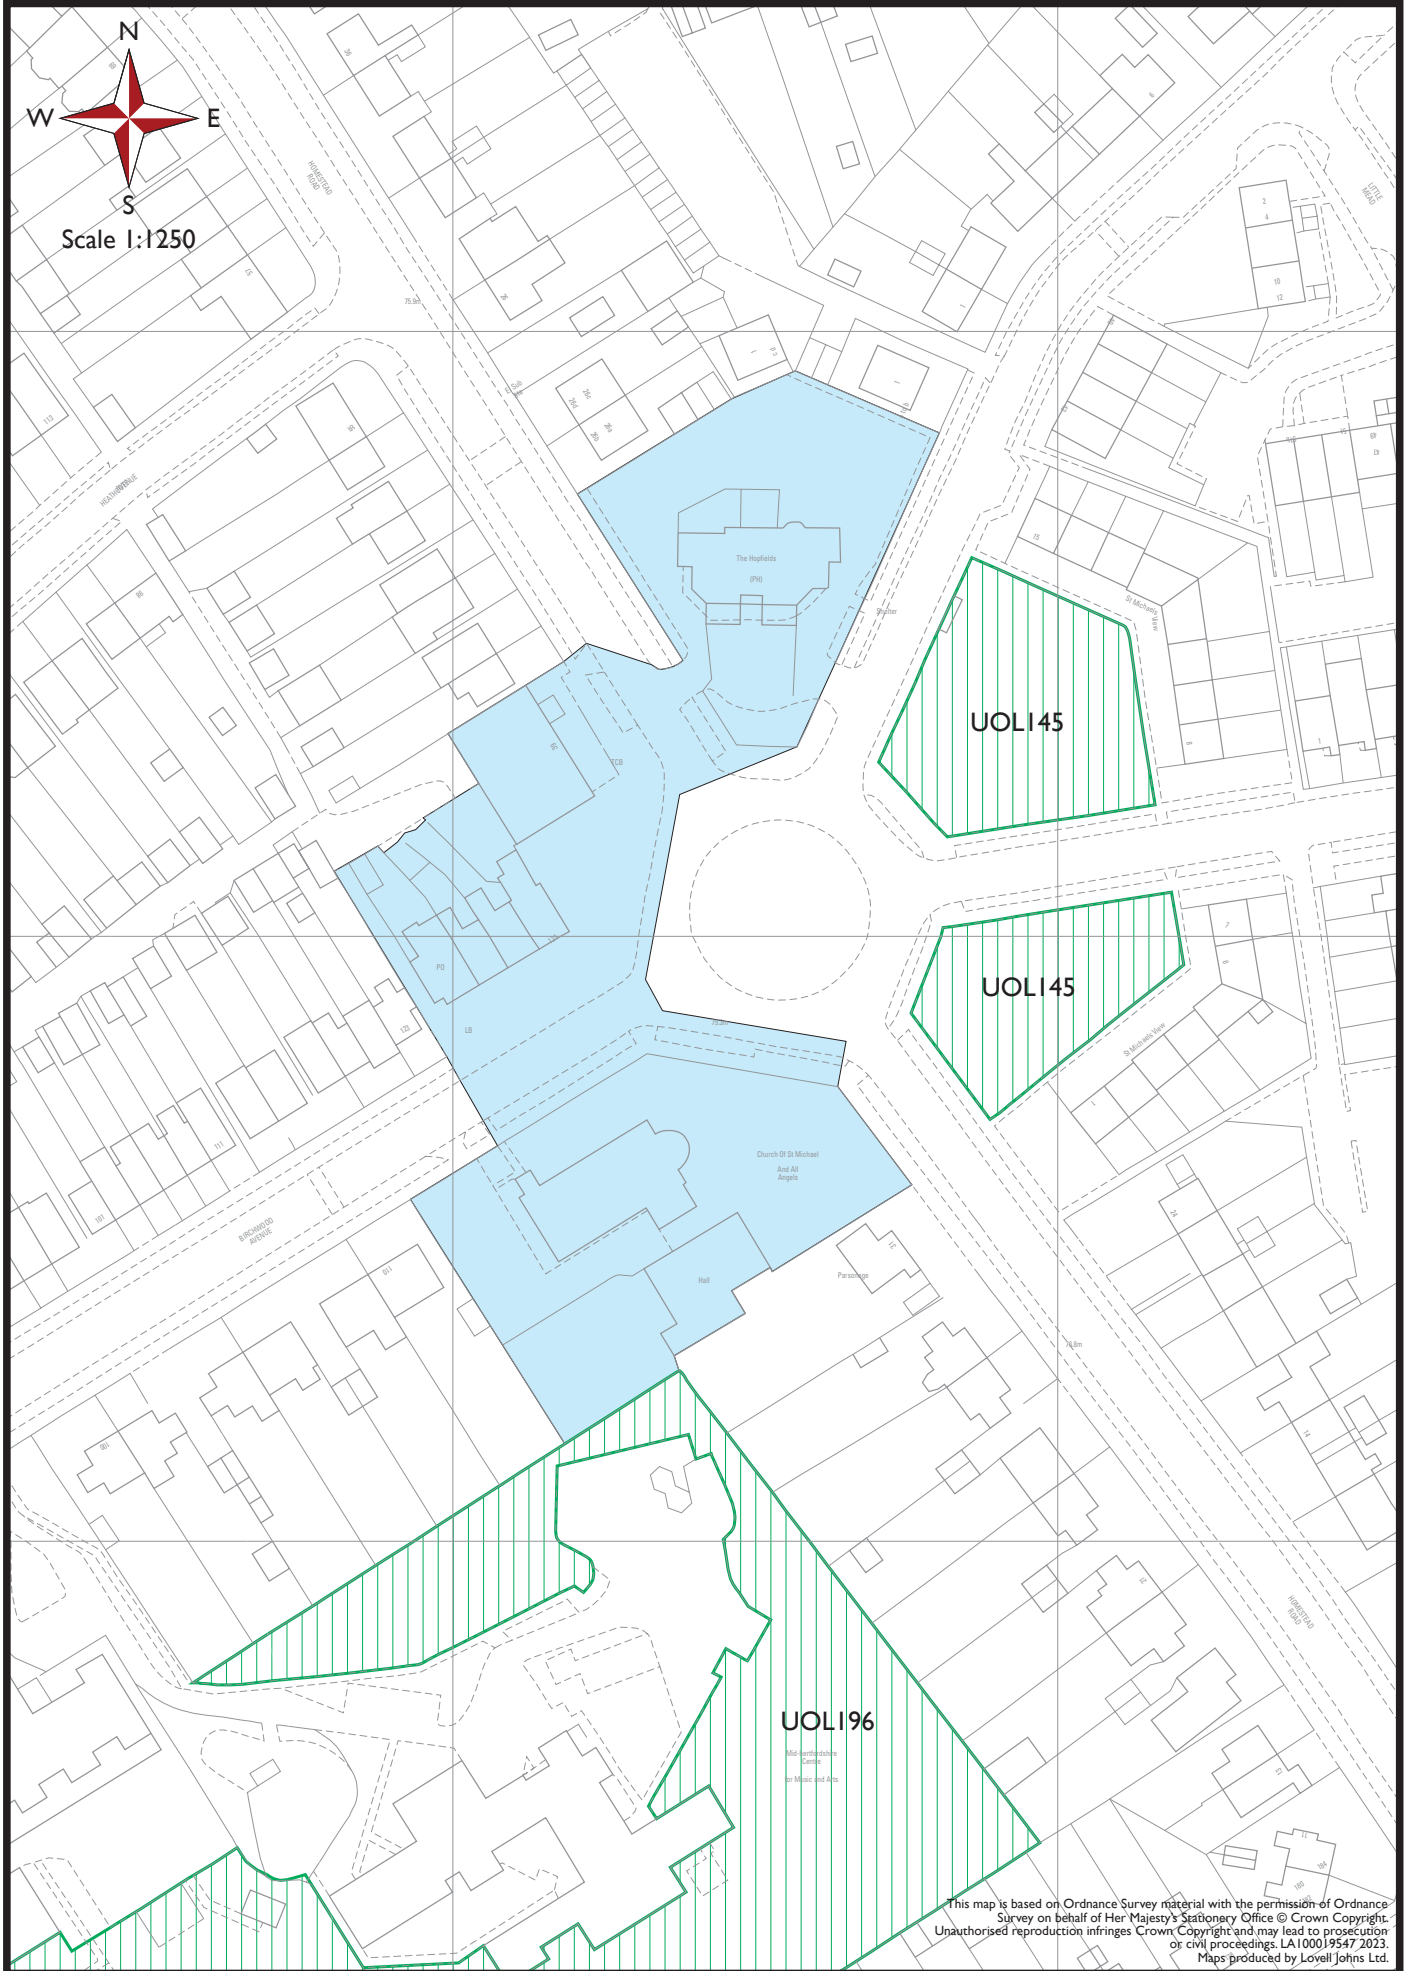

# Inset 16 - Birchwood, Hatfield

This map is based on Ordnance Survey material with the permission of Ordnance Survey on behalf of Her Majesty's Stationary Office © Crown Copyright. Unauthorised reproduction infringes Crown Copyright and may lead to prosecution or civil proceedings. LA100019547.2023. Maps produced by Lovell Johns Ltd.